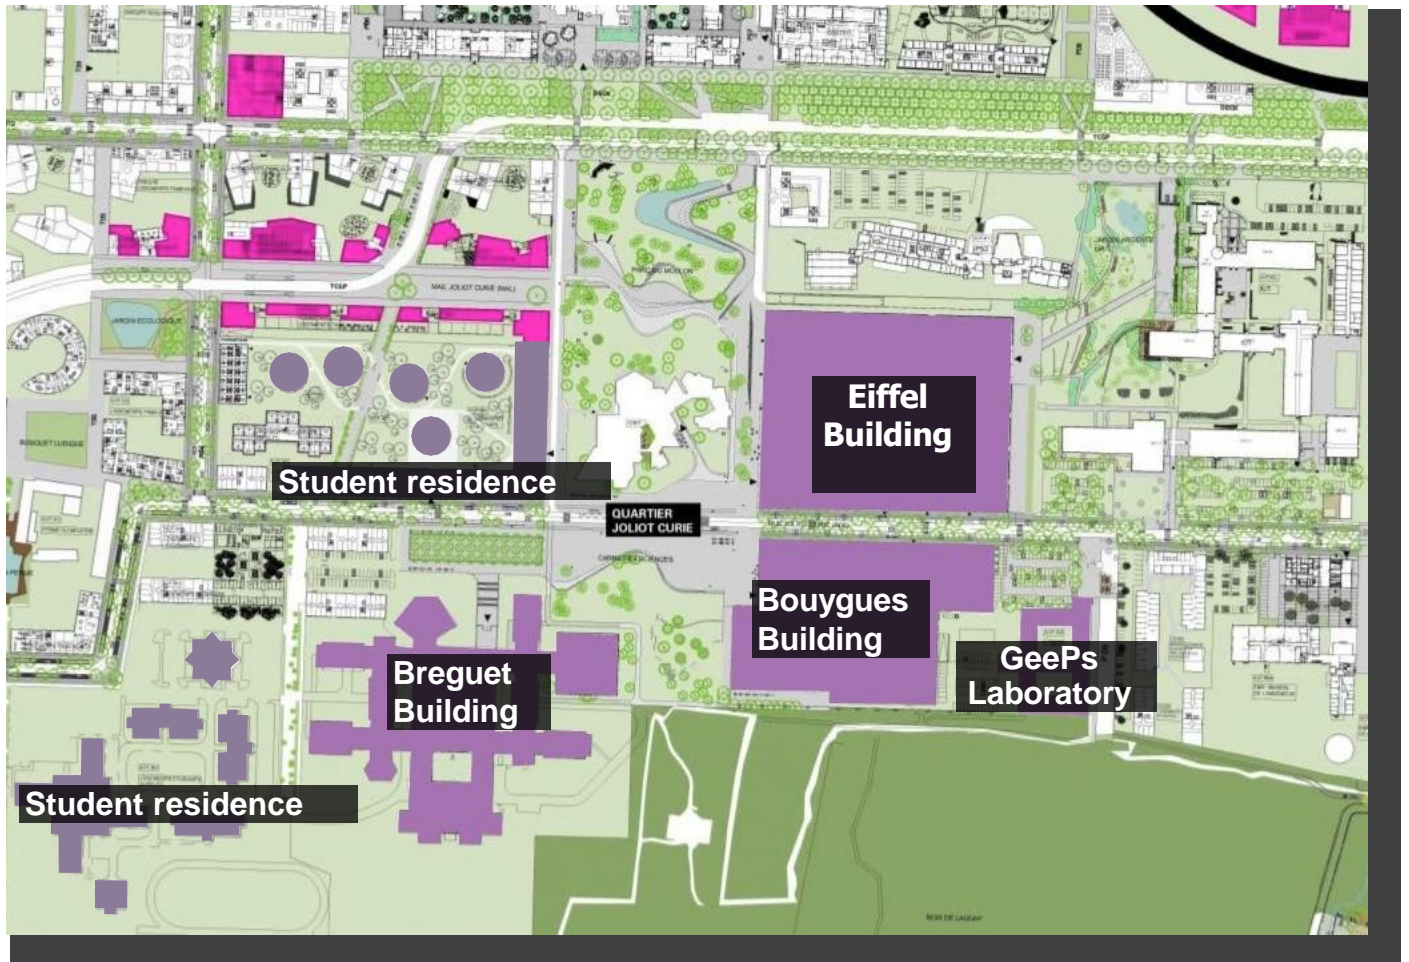

Gif Campus

Location & access

Location of the CentraleSupélec campus in Gif-sur-Yvette

Physical address :

- Eiffel building: 8-10 rue Joliot-Curie, Gif-sur-Yvette
- Bouygues building : 9, 9 Bis, 9 Ter rue Joliot-Curie, Gif-sur-Yvette
- Breguet building: 3 rue Joliot-Curie, Gif-sur-Yvette
- GeePs building : 11 rue Joliot-Curie, Gif-sur-Yvette