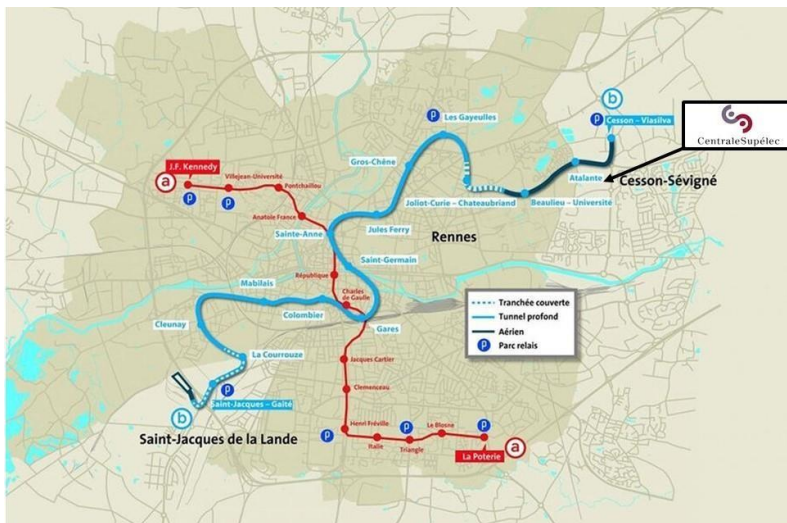

Rennes campus

Location & access

Location of the CentraleSupélec campus in Rennes

Physical adress :

How to come to the CentraleSupélec campus in Rennes

BY TRAIN OR BY PUBLIC TRANSPORT :

From Rennes train station

Take the metro line B to the direction Viasilva and get off at the Atalantes station . (10min)

You can also take the metro line A to the direction J.F Kennedy, get off at the République station and then you have to take the bus C4 to the direction ZA Saint Sulpice and get off at the Atalantes station.

BY CAR :

Rennes is accessible from Paris after 3h drive on the A11 and A81 highway.

Once you arrive in the town of Cesson-Sévigné, you must take the exit "Zone Industrielle Sud-Est, Cesson-Sévigné". and then take the "Boulevard des Alliés".